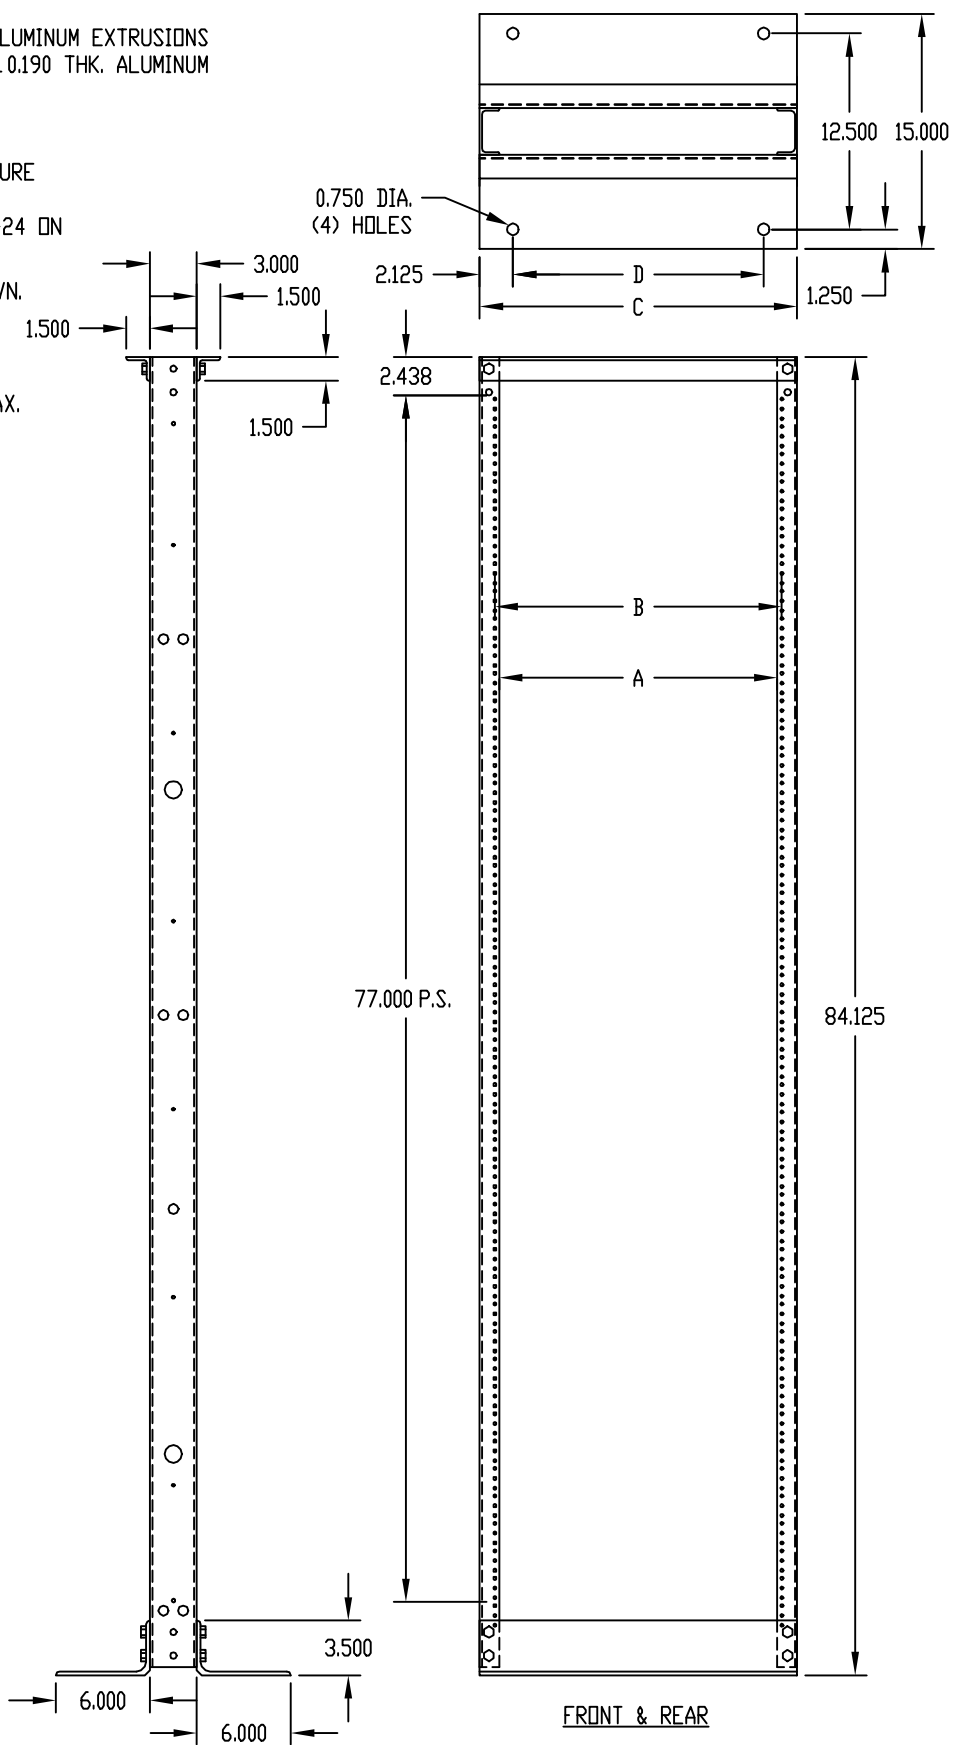

PART NAME ALUMINUM RELAY RACK

PART No. ARR-1272-NF & ARR-1272-BT
ARR-1294 NF & ARR-1294-BT

MATERIAL:
 BASE & TOP ANGLES — ALUMINUM EXTRUSIONS
 UPRIGHTS — 0.190 THK. ALUMINUM

FINISH:
 (SUFFIX -NF) NATURAL
 (SUFFIX -BT) BLACK TEXTURE

UPRIGHTS ARE TAPPED #12-24 DN
 E.I.A. UNIVERSAL SPACING.
 UNIT SHIPPED KNOCKED DOWN.

LOAD RATING: 1000 LBS. MAX.

PART NO.	PANEL SPACE	OVERALL HEIGHT	A	B	C	D
ARR-1272-NF	77.000	84.125	17.752	18.312	20.250	16.000
ARR-1272-BT	77.000	84.125	17.752	18.312	20.250	16.000
ARR-1294-NF	77.000	84.125	21.752	22.312	24.250	20.000
ARR-1294-BT	77.000	84.125	21.752	22.312	24.250	20.000